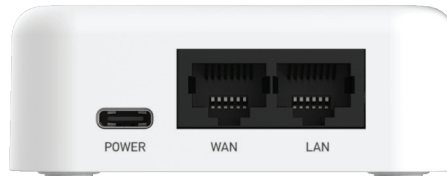

What's in the box ?
Horizon I262 Smart Router
Power Adapter
Ethernet Cable
Pole Mounting Kit
Warranty Card
User Manual

Retail POS and Network battery backup	Cellular failover for seamless operations	Business Trip	Dual powered cellular Wi-Fi connection on the go	Worry free Streaming, Work and School	SOHO Home User cellular Wifi failover
		OpenWrt Pre-installed	4G LTE Module	Built-in Battery (5000mAh)	
		External Storage	Dual Flash	VPN Client / Server	

I262 4G LTE Smart Router

FOR MORE INFORMATION
PLEASE CONTACT HORIZONPOWERED.COM

Horizon Logos are trademarks of Horizon. All images are for illustration purposes only. Actual product might differ. Information is subject to change without notice.

This product comes with a 1 year limited warranty that is valid only if purchased from Horizon authorized reseller.

Actual data throughput and wireless coverage will vary and may be lowered by network and environmental conditions, including network traffic volume and building construction.

Horizon
17326, Edwards Road
Cerritos, CA 90703 USA
www.horizonpowered.com